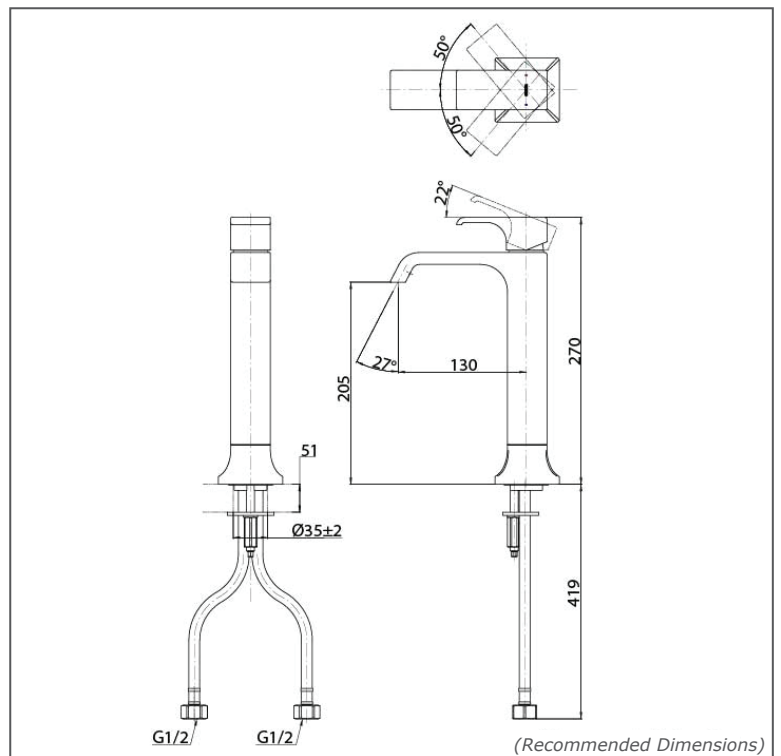

## SPECIFICATIONS

- Finish : Chrome
- Material : Brass
- Water Pressure : 0.25MPa~0.75MPa

## PARTS DESCRIPTION

- TLG08306B : Single Lever Washbasin Faucet (w/o Pop-up Waste)

TLG08306B

Please consult TOTO representative for more details.

All rights reserved by TOTO including but not limited to Improve & Change of Product Design, Specs or Availability at any time without prior notice.