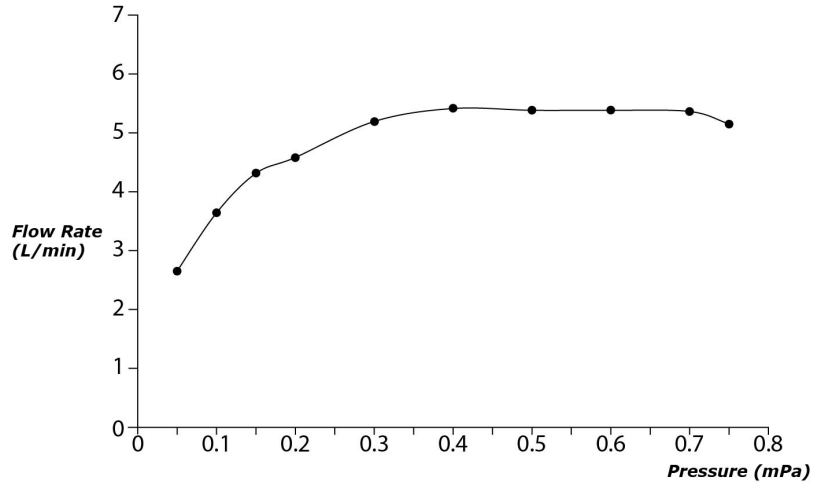

Flow Rate

TLG08306V_V1

Please consult TOTO representative for more details.

All rights reserved by TOTO including but not limited to Improve & Change of Product Design, Specs or Availability at any time without prior notice.